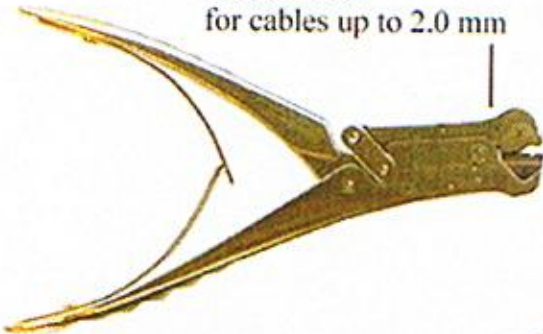

ATLAS[®] PIN & CABLE CUTTERS

FEATURES:

- Double the Power of a Standard Pin Cutter
- Unique Leverage Force Torque System
- 100 % German Stainless Steel Construction

Model # 6500
Extractor Plier Forcep

Model # 6300
Pin - Wire
End & Side Cutter
max. 1.6 mm

Model #6400
Cable Cutter
for cables up to 2.0 mm

Model #6200
Pin - Wire Side Cutter
max. 3.0 mm
with Rubber Jaw Pads

- Replaceable Tungsten Carbide Blades
- Replaceable Rubber Pads
- TiN Coated Jaws
- Steam Autoclavable