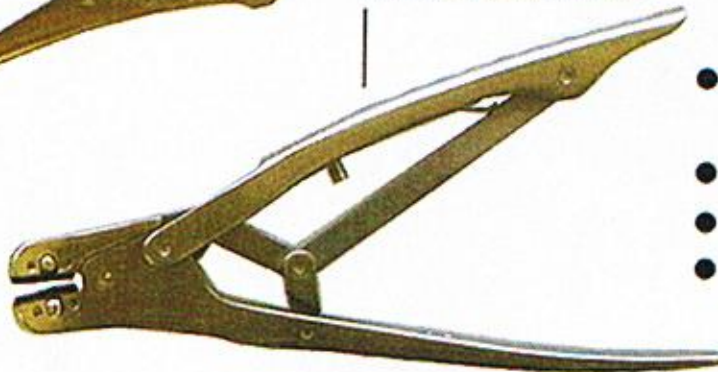

ATLAS[®] PIN & CABLE CUTTERS

FEATURES:

- Double the Power of a Standard Pin Cutter
- Unique Leverage Force Torque System
- 100 % German Stainless Steel Construction

Model # 6500
Extractor Plier Forcep

Model # 6300
Pin - Wire
End & Side Cutter
max. 1.6 mm

Model #6400
Cable Cutter
for cables up to 2.0 mm

Model #6200
Pin - Wire Side Cutter
max. 3.0 mm
with Rubber Jaw Pads

- Replaceable Tungsten Carbide Blades
- Replaceable Rubber Pads
- TiN Coated Jaws
- Steam Autoclavable