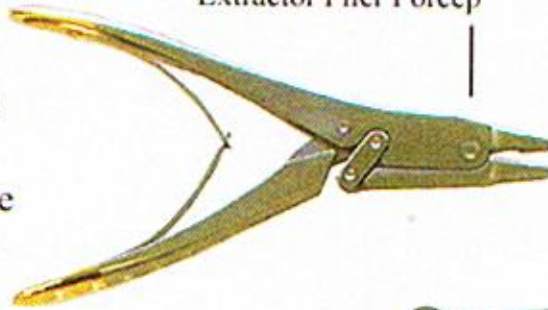

ATLAS[®] PIN & CABLE CUTTERS

FEATURES:

- Double the Power of a Standard Pin Cutter
- Unique Leverage Force Torque System
- 100 % German Stainless Steel Construction

Model # 6500
Extractor Plier Forcep

Model # 6300
Pin - Wire
End & Side Cutter
max. 1.6 mm

Model #6400
Cable Cutter
for cables up to 2.0 mm

Model #6200
Pin - Wire Side Cutter
max. 3.0 mm
with Rubber Jaw Pads

- Replaceable Tungsten Carbide Blades
- Replaceable Rubber Pads
- TiN Coated Jaws
- Steam Autoclavable