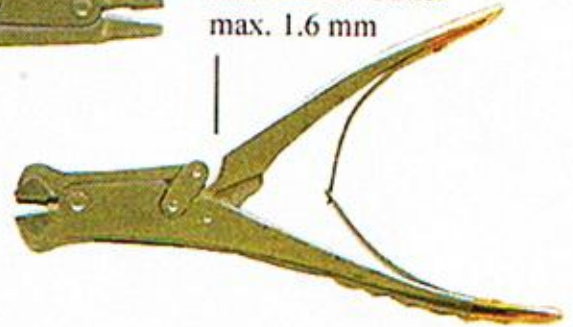

ATLAS[®] PIN & CABLE CUTTERS

FEATURES:

- Double the Power of a Standard Pin Cutter
- Unique Leverage Force Torque System
- 100 % German Stainless Steel Construction

Model # 6500
Extractor Plier Forcep

Model # 6300
Pin - Wire
End & Side Cutter
max. 1.6 mm

Model #6400
Cable Cutter
for cables up to 2.0 mm

Model #6200
Pin - Wire Side Cutter
max. 3.0 mm
with Rubber Jaw Pads

- Replaceable Tungsten Carbide Blades
- Replaceable Rubber Pads
- TiN Coated Jaws
- Steam Autoclavable